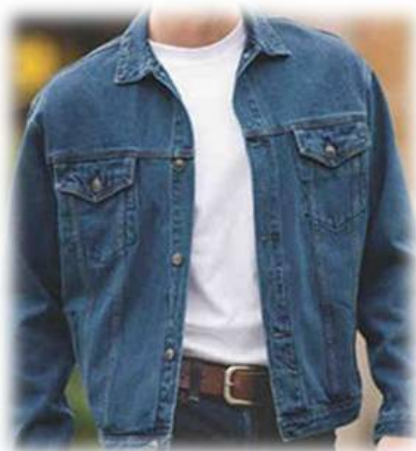

\$ 65

(add \$4 per size over XL)

WSPiR

wspir.com

**J762
MV
Port Authority
Denim Jacket
Black or
Medium Blue
Sizes S-4XL**

\$ 55

(add \$4 per size over
XL)

**F200
MV
Port Authority
Tiger Mountain
Fleece Jacket
Black**